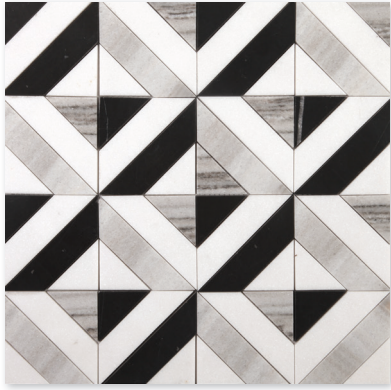

6mm thin stone collection

6 mm thin stone

- Light weight, easier to install,
- Easily matched thickness with organic materials such as brass, glass, wood etc
- Covers the walls without demolishing,
- Weight limitation free, preferable usage with furnitures and and in yachts.

multiple mosaics

MS01830
mini cubes
snow white - skyline - black
32,2x32,2x0,6 cm

MS01839
parallel
snow white - champagne -
thala gray - black
30x30x0,6 cm

MS01833
devon
thala gray - champagne
gray foussana - black
32x32x0,6 cm

MS01834
devon
thala gray - champagne
snow white - black
32x32x0,6 cm

MS01831
mini cubes
champagne - skyline - black
32,2x32,2x0,6 cm

MS01843
triangles
thala gray - black - champagne
snow white
36,4x36,4x0,6 cm

6 mm thin stone

mono mosaics

MS01835
cubes
skyline - snow white
30x30x0,6 cm

MS01837
5x5 cm
thala gray
30,26x30,26x0,6 cm

MS01836
cubes
thala gray- snow white
30x30x0,6 cm

MS01841
water drop
thala gray
34x29,5x0,6 cm