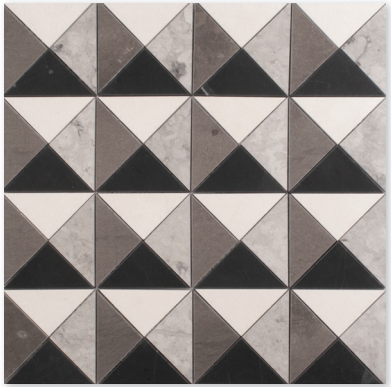

6mm thin stone collection

6 mm thin stone

- Light weight, easier to install,
- Easily matched thickness with organic materials such as brass, glass, wood etc
- Covers the walls without demolishing,
- Weight limitation free, preferable usage with furnitures and and in yachts.

multiple mosaics

MS01830
mini cubes
snow white - skyline - black
32,2x32,2x0,6 cm

MS01839
parallel
snow white - champagne -
thala gray - black
30x30x0,6 cm

MS01833
devon
thala gray - champagne
gray foussana - black
32x32x0,6 cm

MS01834
devon
thala gray - champagne
snow white - black
32x32x0,6 cm

MS01831
mini cubes
champagne - skyline - black
32,2x32,2x0,6 cm

MS01843
triangles
thala gray - black - champagne
snow white
36,4x36,4x0,6 cm

6 mm thin stone

mono mosaics

MS01835
cubes
skyline - snow white
30x30x0,6 cm

MS01837
5x5 cm
thala gray
30,26x30,26x0,6 cm

MS01836
cubes
thala gray- snow white
30x30x0,6 cm

MS01841
water drop
thala gray
34x29,5x0,6 cm