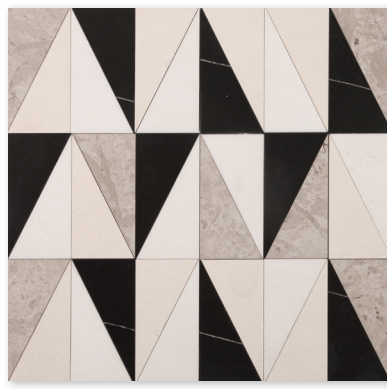

6mm thin stone collection

6 mm thin stone

- Light weight, easier to install,
- Easily matched thickness with organic materials such as brass, glass, wood etc
- Covers the walls without demolishing,
- Weight limitation free, preferable usage with furnitures and and in yachts.

multiple mosaics

MS01830
mini cubes
snow white - skyline - black
32,2x32,2x0,6 cm

MS01839
parallel
snow white - champagne -
thala gray - black
30x30x0,6 cm

MS01833
devon
thala gray - champagne
gray foussana - black
32x32x0,6 cm

MS01834
devon
thala gray - champagne
snow white - black
32x32x0,6 cm

MS01831
mini cubes
champagne - skyline - black
32,2x32,2x0,6 cm

MS01843
triangles
thala gray - black - champagne
snow white
36,4x36,4x0,6 cm

6 mm thin stone

mono mosaics

MS01835
cubes
skyline - snow white
30x30x0,6 cm

MS01837
5x5 cm
thala gray
30,26x30,26x0,6 cm

MS01836
cubes
thala gray- snow white
30x30x0,6 cm

MS01841
water drop
thala gray
34x29,5x0,6 cm