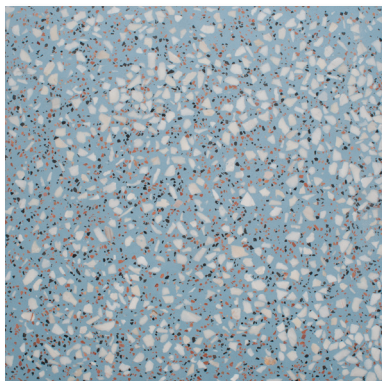

floor / wall tiles

mono color asphalt
TL09853 - honed terrazzo
TL09854 - polished terrazzo
16"x16"x 5/8" (40x40x1,8 cm)

mono color azure
TL09855 - honed terrazzo
TL09856 - polished terrazzo
16"x16"x 5/8" (40x40x1,8 cm)

mono color graphite
TL09857 - honed terrazzo
TL09858 - polished terrazzo
16"x16"x 5/8" (40x40x1,8 cm)

mono color linen
TL09859 - honed terrazzo
TL09860 - polished terrazzo
16"x16"x 5/8" (40x40x1,8 cm)

mono color sandy
TL09861 - honed terrazzo
TL09862 - polished terrazzo
16"x16"x 5/8" (40x40x1,8 cm)

mono color moss
TL09863 - honed terrazzo
TL09864 - polished terrazzo
16"x16"x 5/8" (40x40x1,8 cm)

mono color cloud
TL09902 - honed terrazzo
TL09903 - polished terrazzo
16"x16"x 5/8" (40x40x1,8 cm)

mono color 2
TL09865 - honed terrazzo
TL09866 - polished terrazzo
16"x16"x 5/8" (40x40x1,8 cm)