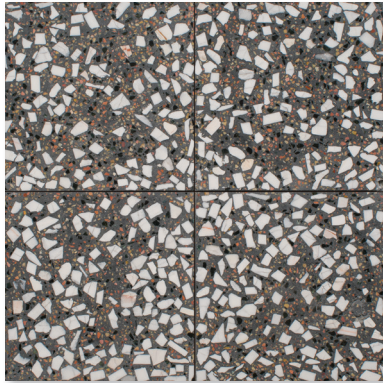

mono color polished terrazzo

tile collection

mono color polished terrazzo

mono color sandy polished terrazzo 8"x8" 11/16" (20x20x1,8 cm)

floor / wall tiles

TL09416
mono color asphalt
polished terrazzo
8"x8"x11/16" (20x20x1,8 cm)

TL09417
mono color azure
polished terrazzo
8"x8"x11/16" (20x20x1,8 cm)

TL09418
mono color cloud
polished terrazzo
8"x8"x11/16" (20x20x1,8 cm)

TL09419
mono color graphite
polished terrazzo
8"x8"x11/16" (20x20x1,8 cm)

floor / wall tiles

mono color asphalt
TL09853 - honed terrazzo
TL09854 - polished terrazzo
16"x16"x 5/8" (40x40x1,8 cm)

mono color azure
TL09855 - honed terrazzo
TL09856 - polished terrazzo
16"x16"x 5/8" (40x40x1,8 cm)

mono color graphite
TL09857 - honed terrazzo
TL09858 - polished terrazzo
16"x16"x 5/8" (40x40x1,8 cm)

mono color linen
TL09859 - honed terrazzo
TL09860 - polished terrazzo
16"x16"x 5/8" (40x40x1,8 cm)

mono color sandy
TL09861 - honed terrazzo
TL09862 - polished terrazzo
16"x16"x 5/8" (40x40x1,8 cm)