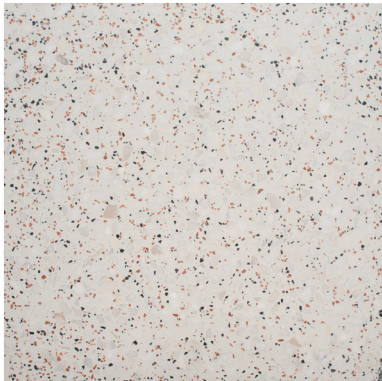

floor / wall tiles

mono color asphalt
TL09853 - honed terrazzo
TL09854 - polished terrazzo
16"x16"x 5/8" (40x40x1,8 cm)

mono color azure
TL09855 - honed terrazzo
TL09856 - polished terrazzo
16"x16"x 5/8" (40x40x1,8 cm)

mono color graphite
TL09857 - honed terrazzo
TL09858 - polished terrazzo
16"x16"x 5/8" (40x40x1,8 cm)

mono color linen
TL09859 - honed terrazzo
TL09860 - polished terrazzo
16"x16"x 5/8" (40x40x1,8 cm)

mono color sandy
TL09861 - honed terrazzo
TL09862 - polished terrazzo
16"x16"x 5/8" (40x40x1,8 cm)