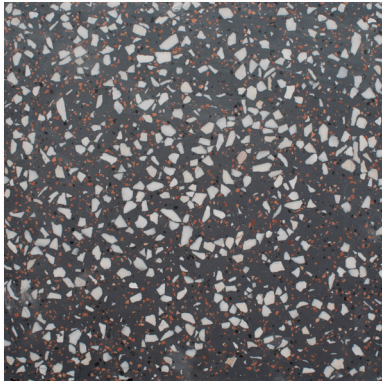

TL09423
mono color sandy
polished terrazzo
8"x8"x11/16" (20x20x1,8 cm)

TL09424
mono color soft glow
polished terrazzo
8"x8"x11/16" (20x20x1,8 cm)

mono color polished terrazzo

mono color linen polished terrazzo 15 3/4"x15 3/4"x11/16" (40x40x1,8 cm).

floor / wall tiles

mono color asphalt
TL09853 - honed terrazzo
TL09854 - polished terrazzo
16"x16"x 5/8" (40x40x1,8 cm)

mono color azure
TL09855 - honed terrazzo
TL09856 - polished terrazzo
16"x16"x 5/8" (40x40x1,8 cm)

mono color graphite
TL09857 - honed terrazzo
TL09858 - polished terrazzo
16"x16"x 5/8" (40x40x1,8 cm)

mono color linen
TL09859 - honed terrazzo
TL09860 - polished terrazzo
16"x16"x 5/8" (40x40x1,8 cm)

mono color sandy
TL09861 - honed terrazzo
TL09862 - polished terrazzo
16"x16"x 5/8" (40x40x1,8 cm)