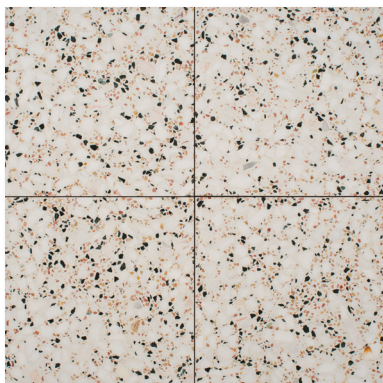

mono color polished terrazzo

tile collection

mono color polished terrazzo

mono color sandy polished terrazzo 8"x8" 11/16" (20x20x1,8 cm)

floor / wall tiles

TL09416
mono color asphalt
polished terrazzo
8"x8"x11/16" (20x20x1,8 cm)

TL09417
mono color azure
polished terrazzo
8"x8"x11/16" (20x20x1,8 cm)

TL09418
mono color cloud
polished terrazzo
8"x8"x11/16" (20x20x1,8 cm)

TL09419
mono color graphite
polished terrazzo
8"x8"x11/16" (20x20x1,8 cm)

TL09420
mono color mint
polished terrazzo
8"x8"x11/16" (20x20x1,8 cm)

TL09421
mono color moss
polished terrazzo
8"x8"x11/16" (20x20x1,8 cm)

TL09422
mono color linen
polished terrazzo
8"x8"x11/16" (20x20x1,8 cm)

floor / wall tiles

mono color asphalt
TL09853 - honed terrazzo
TL09854 - polished terrazzo
16"x16"x 5/8" (40x40x1,8 cm)

mono color azure
TL09855 - honed terrazzo
TL09856 - polished terrazzo
16"x16"x 5/8" (40x40x1,8 cm)