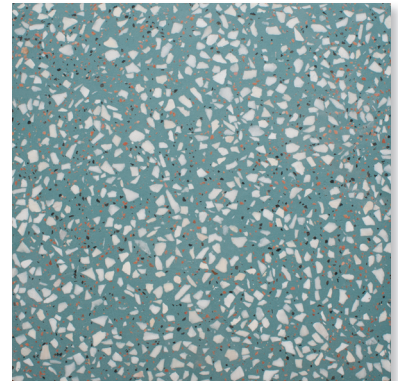

floor / wall tiles

mono color asphalt
TL09853 - honed terrazzo
TL09854 - polished terrazzo
16"x16"x 5/8" (40x40x1,8 cm)

mono color azure
TL09855 - honed terrazzo
TL09856 - polished terrazzo
16"x16"x 5/8" (40x40x1,8 cm)

mono color graphite
TL09857 - honed terrazzo
TL09858 - polished terrazzo
16"x16"x 5/8" (40x40x1,8 cm)

mono color linen
TL09859 - honed terrazzo
TL09860 - polished terrazzo
16"x16"x 5/8" (40x40x1,8 cm)

mono color sandy
TL09861 - honed terrazzo
TL09862 - polished terrazzo
16"x16"x 5/8" (40x40x1,8 cm)

mono color moss
TL09863 - honed terrazzo
TL09864 - polished terrazzo
16"x16"x 5/8" (40x40x1,8 cm)

mono color cloud
TL09902 - honed terrazzo
TL09903 - polished terrazzo
16"x16"x 5/8" (40x40x1,8 cm)

mono color 2
TL09865 - honed terrazzo
TL09866 - polished terrazzo
16"x16"x 5/8" (40x40x1,8 cm)