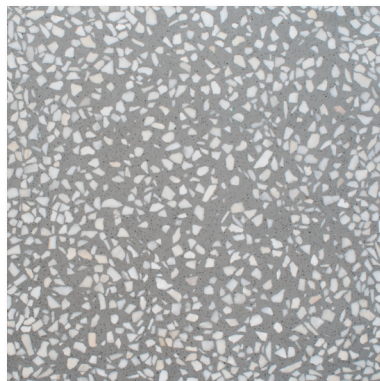

floor / wall tiles

mono color asphalt
TL09853 - honed terrazzo
TL09854 - polished terrazzo
16"x16"x 5/8" (40x40x1,8 cm)

mono color azure
TL09855 - honed terrazzo
TL09856 - polished terrazzo
16"x16"x 5/8" (40x40x1,8 cm)

mono color graphite
TL09857 - honed terrazzo
TL09858 - polished terrazzo
16"x16"x 5/8" (40x40x1,8 cm)

mono color linen
TL09859 - honed terrazzo
TL09860 - polished terrazzo
16"x16"x 5/8" (40x40x1,8 cm)

mono color sandy
TL09861 - honed terrazzo
TL09862 - polished terrazzo
16"x16"x 5/8" (40x40x1,8 cm)

mono color moss
TL09863 - honed terrazzo
TL09864 - polished terrazzo
16"x16"x 5/8" (40x40x1,8 cm)

mono color cloud
TL09902 - honed terrazzo
TL09903 - polished terrazzo
16"x16"x 5/8" (40x40x1,8 cm)

mono color 2
TL09865 - honed terrazzo
TL09866 - polished terrazzo
16"x16"x 5/8" (40x40x1,8 cm)