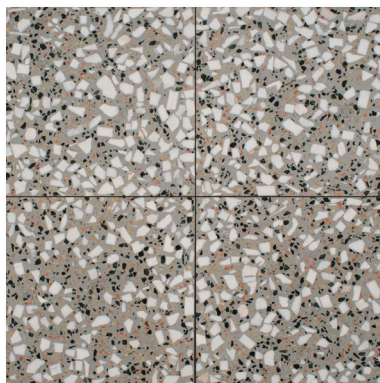

mono color polished terrazzo

tile collection

mono color polished terrazzo

mono color sandy polished terrazzo 8"x8" 11/16" (20x20x1,8 cm)

floor / wall tiles

TL09416
mono color asphalt
polished terrazzo
8"x8"x11/16" (20x20x1,8 cm)

TL09417
mono color azure
polished terrazzo
8"x8"x11/16" (20x20x1,8 cm)

TL09418
mono color cloud
polished terrazzo
8"x8"x11/16" (20x20x1,8 cm)

TL09419
mono color graphite
polished terrazzo
8"x8"x11/16" (20x20x1,8 cm)

TL09420
mono color mint
polished terrazzo
8"x8"x11/16" (20x20x1,8 cm)

TL09421
mono color moss
polished terrazzo
8"x8"x11/16" (20x20x1,8 cm)

TL09422
mono color linen
polished terrazzo
8"x8"x11/16" (20x20x1,8 cm)

floor / wall tiles

mono color asphalt
TL09853 - honed terrazzo
TL09854 - polished terrazzo
16"x16"x 5/8" (40x40x1,8 cm)

mono color azure
TL09855 - honed terrazzo
TL09856 - polished terrazzo
16"x16"x 5/8" (40x40x1,8 cm)