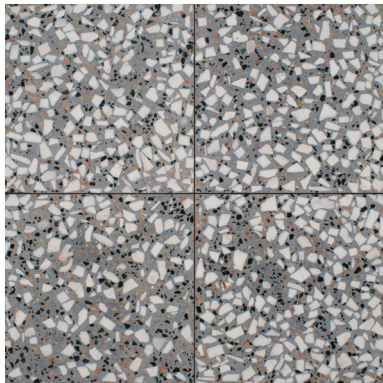

mono color polished terrazzo

tile collection

mono color polished terrazzo

mono color sandy polished terrazzo 8"x8" 11/16" (20x20x1,8 cm)

floor / wall tiles

TL09416
mono color asphalt
polished terrazzo
8"x8"x11/16" (20x20x1,8 cm)

TL09417
mono color azure
polished terrazzo
8"x8"x11/16" (20x20x1,8 cm)

TL09418
mono color cloud
polished terrazzo
8"x8"x11/16" (20x20x1,8 cm)

TL09419
mono color graphite
polished terrazzo
8"x8"x11/16" (20x20x1,8 cm)

TL09420
mono color mint
polished terrazzo
8"x8"x11/16" (20x20x1,8 cm)

TL09421
mono color moss
polished terrazzo
8"x8"x11/16" (20x20x1,8 cm)

TL09422
mono color linen
polished terrazzo
8"x8"x11/16" (20x20x1,8 cm)

floor / wall tiles

mono color asphalt
TL09853 - honed terrazzo
TL09854 - polished terrazzo
16"x16"x 5/8" (40x40x1,8 cm)

mono color azure
TL09855 - honed terrazzo
TL09856 - polished terrazzo
16"x16"x 5/8" (40x40x1,8 cm)