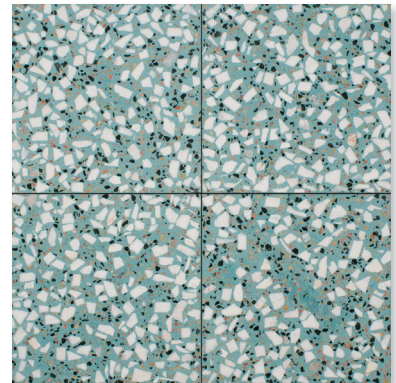

mono color polished terrazzo

tile collection

mono color polished terrazzo

mono color sandy polished terrazzo 8"x8" 11/16" (20x20x1,8 cm)

floor / wall tiles

TL09416
mono color asphalt
polished terrazzo
8"x8"x11/16" (20x20x1,8 cm)

TL09417
mono color azure
polished terrazzo
8"x8"x11/16" (20x20x1,8 cm)

TL09418
mono color cloud
polished terrazzo
8"x8"x11/16" (20x20x1,8 cm)

TL09419
mono color graphite
polished terrazzo
8"x8"x11/16" (20x20x1,8 cm)

TL09420
mono color mint
polished terrazzo
8"x8"x11/16" (20x20x1,8 cm)

TL09421
mono color moss
polished terrazzo
8"x8"x11/16" (20x20x1,8 cm)

TL09422
mono color linen
polished terrazzo
8"x8"x11/16" (20x20x1,8 cm)

floor / wall tiles

mono color asphalt
TL09853 - honed terrazzo
TL09854 - polished terrazzo
16"x16"x 5/8" (40x40x1,8 cm)

mono color azure
TL09855 - honed terrazzo
TL09856 - polished terrazzo
16"x16"x 5/8" (40x40x1,8 cm)