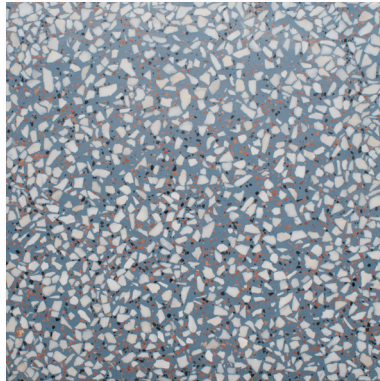

TL09423
mono color sandy
polished terrazzo
8"x8"x11/16" (20x20x1,8 cm)

TL09424
mono color soft glow
polished terrazzo
8"x8"x11/16" (20x20x1,8 cm)

mono color polished terrazzo

mono color linen polished terrazzo 15 3/4"x15 3/4"x11/16" (40x40x1,8 cm).

floor / wall tiles

mono color asphalt
TL09853 - honed terrazzo
TL09854 - polished terrazzo
16"x16"x 5/8" (40x40x1,8 cm)

mono color azure
TL09855 - honed terrazzo
TL09856 - polished terrazzo
16"x16"x 5/8" (40x40x1,8 cm)

mono color graphite
TL09857 - honed terrazzo
TL09858 - polished terrazzo
16"x16"x 5/8" (40x40x1,8 cm)

mono color linen
TL09859 - honed terrazzo
TL09860 - polished terrazzo
16"x16"x 5/8" (40x40x1,8 cm)

mono color sandy
TL09861 - honed terrazzo
TL09862 - polished terrazzo
16"x16"x 5/8" (40x40x1,8 cm)