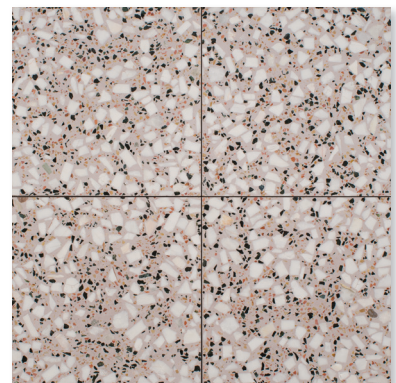

TL09417
mono color azure
polished terrazzo
8"x8"x11/16" (20x20x1,8 cm)

TL09418
mono color cloud
polished terrazzo
8"x8"x11/16" (20x20x1,8 cm)

TL09419
mono color graphite
polished terrazzo
8"x8"x11/16" (20x20x1,8 cm)

TL09420
mono color mint
polished terrazzo
8"x8"x11/16" (20x20x1,8 cm)

TL09421
mono color moss
polished terrazzo
8"x8"x11/16" (20x20x1,8 cm)

TL09422
mono color linen
polished terrazzo
8"x8"x11/16" (20x20x1,8 cm)

TL09423
mono color sandy
polished terrazzo
8"x8"x11/16" (20x20x1,8 cm)

TL09424
mono color soft glow
polished terrazzo
8"x8"x11/16" (20x20x1,8 cm)

mono color polished terrazzo

mono color linen polished terrazzo 15 3/4"x15 3/4"x11/16" (40x40x1,8 cm).

floor / wall tiles

mono color asphalt
TL09853 - honed terrazzo
TL09854 - polished terrazzo
16"x16"x 5/8" (40x40x1,8 cm)

mono color azure
TL09855 - honed terrazzo
TL09856 - polished terrazzo
16"x16"x 5/8" (40x40x1,8 cm)