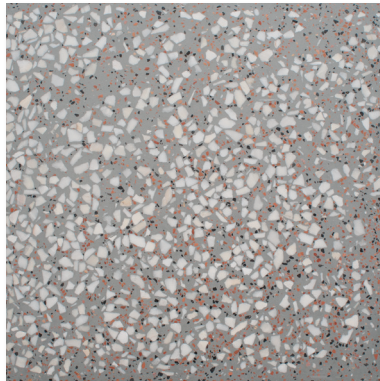

floor / wall tiles

mono color asphalt
TL09853 - honed terrazzo
TL09854 - polished terrazzo
16"x16"x 5/8" (40x40x1,8 cm)

mono color azure
TL09855 - honed terrazzo
TL09856 - polished terrazzo
16"x16"x 5/8" (40x40x1,8 cm)

mono color graphite
TL09857 - honed terrazzo
TL09858 - polished terrazzo
16"x16"x 5/8" (40x40x1,8 cm)

mono color linen
TL09859 - honed terrazzo
TL09860 - polished terrazzo
16"x16"x 5/8" (40x40x1,8 cm)

mono color sandy
TL09861 - honed terrazzo
TL09862 - polished terrazzo
16"x16"x 5/8" (40x40x1,8 cm)

mono color moss
TL09863 - honed terrazzo
TL09864 - polished terrazzo
16"x16"x 5/8" (40x40x1,8 cm)

mono color cloud
TL09902 - honed terrazzo
TL09903 - polished terrazzo
16"x16"x 5/8" (40x40x1,8 cm)

mono color 2
TL09865 - honed terrazzo
TL09866 - polished terrazzo
16"x16"x 5/8" (40x40x1,8 cm)