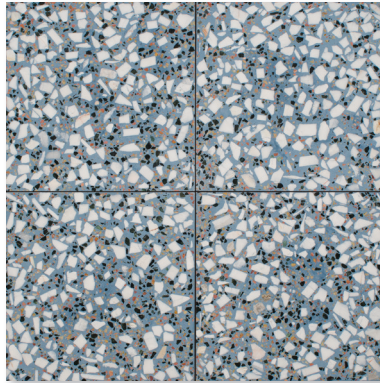

mono color polished terrazzo

tile collection

mono color polished terrazzo

mono color sandy polished terrazzo 8"x8" 11/16" (20x20x1,8 cm)

floor / wall tiles

TL09416
mono color asphalt
polished terrazzo
8"x8"x11/16" (20x20x1,8 cm)

TL09417
mono color azure
polished terrazzo
8"x8"x11/16" (20x20x1,8 cm)

TL09418
mono color cloud
polished terrazzo
8"x8"x11/16" (20x20x1,8 cm)

TL09419
mono color graphite
polished terrazzo
8"x8"x11/16" (20x20x1,8 cm)

floor / wall tiles

mono color asphalt
TL09853 - honed terrazzo
TL09854 - polished terrazzo
16"x16"x 5/8" (40x40x1,8 cm)

mono color azure
TL09855 - honed terrazzo
TL09856 - polished terrazzo
16"x16"x 5/8" (40x40x1,8 cm)

mono color graphite
TL09857 - honed terrazzo
TL09858 - polished terrazzo
16"x16"x 5/8" (40x40x1,8 cm)

mono color linen
TL09859 - honed terrazzo
TL09860 - polished terrazzo
16"x16"x 5/8" (40x40x1,8 cm)

mono color sandy
TL09861 - honed terrazzo
TL09862 - polished terrazzo
16"x16"x 5/8" (40x40x1,8 cm)