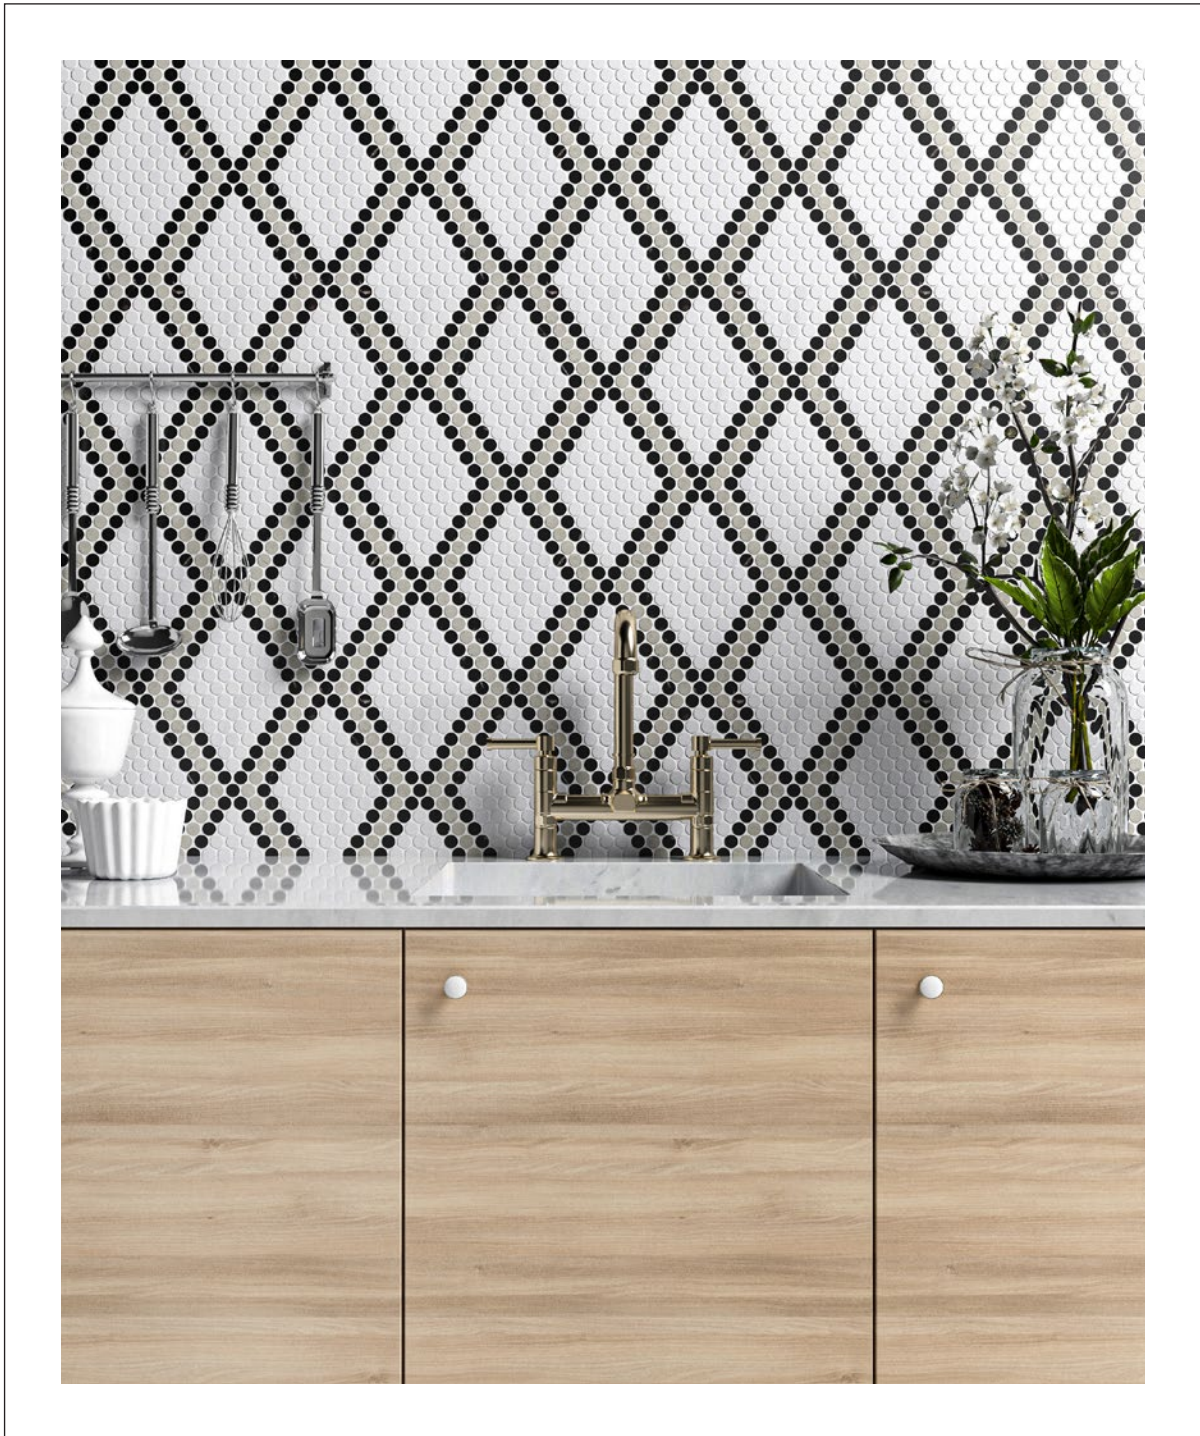

penny round mosaic

collection

penny round 8

penny round mosaic

In the Penny Round Mosaic series produced by cutting in modern machines in the desired dimensions, the color options come with models that can add comfort to your indoor and outdoor spaces and will never go out of fashion. With this unique model, which is reminiscent of polka-dot patterns inspired by the past, it's time to make combinations in any size you want in kitchens, bathrooms, and wall floors. Penny Round Mosaic models, which have modern inspirations combined with old stone lines, enable you to live the moment with its organic appearance. Marble is a material whose every bit is hygienic and we combine hygiene and elegance for you...

Usage :

- Bathroom Walls
- Commercial Interior Walls
- Commercial Interior Floors
- Residential Interior Walls
- Residential Interior Floors
- Shower Walls
- Shower Floors

penny round mosaic

penny round shower white flared

MS01923
penny round plaid 1
black honed - britannia honed
snow white honed
26,2x26,2x1 cm
area of coverage: 0.05 sqm

V1 = UNIFORM
APPEARANCE:
Differences among pieces
from the
same production run are
minimal.