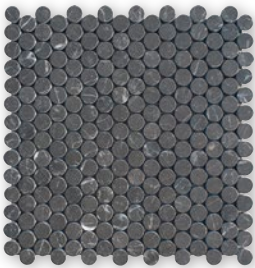

penny round mosaic

MS01905
penny round 1
indigo ottoman textile 1
ottoman textile 2
snow white
25,6x25,6x1 cm
area of coverage: 0,0655 sqm

MS01906
penny round 2
indigo ottoman textile 2
gold ottoman textile 2
thala gray
25,6x25,6x1 cm
area of coverage: 0,0655 sqm

MS01907
penny round 3
ottoman textile 2
thala gray
21,2x21,5x1 cm
area of coverage: 0,0455 sqm

MS01908
penny round 4
ottoman textile 2
thala gray
21,5x25,6x1 cm
area of coverage: 0,0550 sqm

MS01909
penny round 5
snow white - silver shadow
haisa black
25,6x30x1 cm
area of coverage: 0,0768 sqm

MS01910
penny round 6
snow white - silver shadow
allure light
25,6x30x1 cm
area of coverage: 0,0768 sqm

MS01911
penny round 7
snow white - allure light
21,5x25,6x1 cm
area of coverage: 0,0550 sqm

MS01912
penny round 8
snow white - allure light
thala gray
23,5x26,8x1 cm
area of coverage: 0,0629 sqm