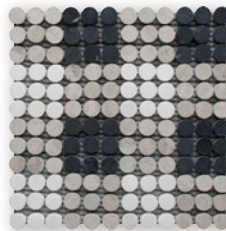

MS01910
penny round 6
snow white - silver shadow
allure light
25,6x30x1 cm
area of coverage: 0,0768 sqm

MS01911
penny round 7
snow white - allure light
21,5x25,6x1 cm
area of coverage: 0,0550 sqm

MS01912
penny round 8
snow white - allure light
thala gray
23,5x26,8x1 cm
area of coverage: 0,0629 sqm

MS01913
penny round iris black
28,5x29,8x1 cm
area of coverage: 0,0849 sqm

MS01914
penny round silver shadow
28,5x29,8x1 cm
area of coverage: 0,0849 sqm

MS01915
penny round snow white
28,5x29,8x1 cm
area of coverage: 0,0849 sqm

MS01926
penny round black honed
28,5x29,8x1 cm
area of coverage: 0,0849 sqm

MS01917
penny round diamond 1
black honed - britannia honed
snow white honed
27,3x32,5x1 cm
area of coverage: 0.08 sqm

MS01920
penny round offset 1
black honed - britannia honed
snow white honed
28,4x30,6x1 cm
area of coverage: 0.08 sqm

MS01923
penny round plaid 1
black honed - britannia honed
snow white honed
26,2x26,2x1 cm
area of coverage: 0.05 sqm

V1 = UNIFORM
APPEARANCE:
Differences among pieces
from the
same production run are
minimal.