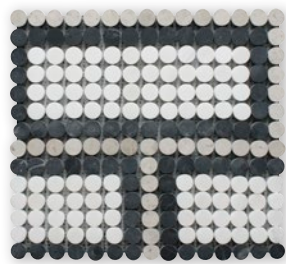

MS01910
penny round 6
snow white - silver shadow
allure light
25,6x30x1 cm
area of coverage: 0,0768 sqm

MS01911
penny round 7
snow white - allure light
21,5x25,6x1 cm
area of coverage: 0,0550 sqm

MS01912
penny round 8
snow white - allure light
thala gray
23,5x26,8x1 cm
area of coverage: 0,0629 sqm

MS01913
penny round iris black
28,5x29,8x1 cm
area of coverage: 0,0849 sqm

MS01914
penny round silver shadow
28,5x29,8x1 cm
area of coverage: 0,0849 sqm

MS01915
penny round snow white
28,5x29,8x1 cm
area of coverage: 0,0849 sqm

MS01926
penny round black honed
28,5x29,8x1 cm
area of coverage: 0,0849 sqm

MS01917
penny round diamond 1
black honed - britannia honed
snow white honed
27,3x32,5x1 cm
area of coverage: 0.08 sqm

MS01920
penny round offset 1
black honed - britannia honed
snow white honed
28,4x30,6x1 cm
area of coverage: 0.08 sqm

MS01923
penny round plaid 1
black honed - britannia honed
snow white honed
26,2x26,2x1 cm
area of coverage: 0.05 sqm

V1 = UNIFORM
APPEARANCE:
Differences among pieces
from the
same production run are
minimal.