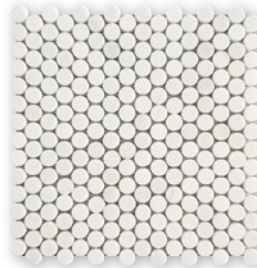

MS01907
penny round 3
ottoman textile 2
thala gray
21,2x21,5x1 cm
area of coverage: 0,0455 sqm

MS01908
penny round 4
ottoman textile 2
thala gray
21,5x25,6x1 cm
area of coverage: 0,0550 sqm

MS01909
penny round 5
snow white - silver shadow
haisa black
25,6x30x1 cm
area of coverage: 0,0768 sqm

MS01910
penny round 6
snow white - silver shadow
allure light
25,6x30x1 cm
area of coverage: 0,0768 sqm

MS01911
penny round 7
snow white - allure light
21,5x25,6x1 cm
area of coverage: 0,0550 sqm

MS01912
penny round 8
snow white - allure light
thala gray
23,5x26,8x1 cm
area of coverage: 0,0629 sqm

MS01913
penny round iris black
28,5x29,8x1 cm
area of coverage: 0,0849 sqm

MS01914
penny round silver shadow
28,5x29,8x1 cm
area of coverage: 0,0849 sqm

MS01915
penny round snow white
28,5x29,8x1 cm
area of coverage: 0,0849 sqm

MS01926
penny round black honed
28,5x29,8x1 cm
area of coverage: 0,0849 sqm

MS01917
penny round diamond 1
black honed - britannia honed
snow white honed
27,3x32,5x1 cm
area of coverage: 0.08 sqm

MS01920
penny round offset 1
black honed - britannia honed
snow white honed
28,4x30,6x1 cm
area of coverage: 0.08 sqm