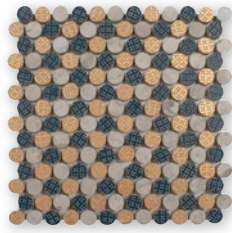

penny round mosaic

collection

penny round 8

penny round mosaic

In the Penny Round Mosaic series produced by cutting in modern machines in the desired dimensions, the color options come with models that can add comfort to your indoor and outdoor spaces and will never go out of fashion. With this unique model, which is reminiscent of polka-dot patterns inspired by the past, it's time to make combinations in any size you want in kitchens, bathrooms, and wall floors. Penny Round Mosaic models, which have modern inspirations combined with old stone lines, enable you to live the moment with its organic appearance. Marble is a material whose every bit is hygienic and we combine hygiene and elegance for you...

Usage :

- Bathroom Walls
- Commercial Interior Walls
- Commercial Interior Floors
- Residential Interior Walls
- Residential Interior Floors
- Shower Walls
- Shower Floors

penny round mosaic

penny round shower white flared

penny round mosaic

MS01905
penny round 1
indigo ottoman textile 1
ottoman textile 2
snow white
25,6x25,6x1 cm
area of coverage: 0,0655 sqm

MS01906
penny round 2
indigo ottoman textile 2
gold ottoman textile 2
thala gray
25,6x25,6x1 cm
area of coverage: 0,0655 sqm

MS01907
penny round 3
ottoman textile 2
thala gray
21,2x21,5x1 cm
area of coverage: 0,0455 sqm

MS01908
penny round 4
ottoman textile 2
thala gray
21,5x25,6x1 cm
area of coverage: 0,0550 sqm

MS01909
penny round 5
snow white - silver shadow
haisa black
25,6x30x1 cm
area of coverage: 0,0768 sqm