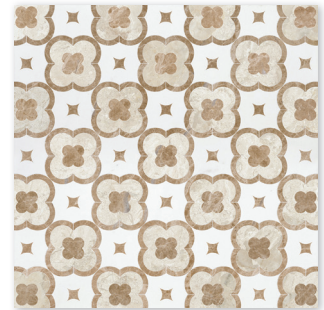

MS01748
diana royal honed&snow white polished
honed maze basket
38x45x1 cm sheets

MS01756
diana royal honed&snow white polished
paradise polished pillar
33,02x33,02x1 cm sheets

MS01754
diana royal honed&snow white polished
stars
36,03x40,64x1 cm sheets

MS01755
diana royal honed&snow white polished
paradise polished steps 3d
37x38x1 cm sheets

rumi diana royal polished paradise polished

talya waterjet mosaics

YNR90269 rumi
diana royal polished
paradise polished
45,8x50,8x1 cm

YNR90215 cicero
diana royal honed
aspen white polished
paradise polished
30,5x30,5x1 cm

YNR90291 constantine
diana royal polished
aspen white honed
34,52x34,52x1 cm

YNR90221 damascus
diana royal honed
paradise polished
aspen white polished
27,94x27,94x1 cm