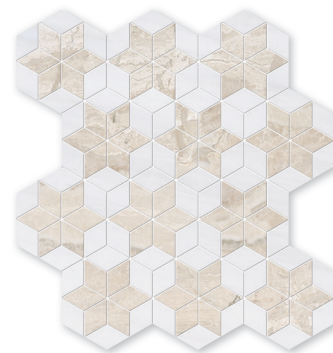

MS01751
diana royal honed&snow white polished
lincoln
26,03x32,54x1 cm sheets

MS01752
diana royal honed&snow white polished
raya basket
30x31x1 cm sheets

MS01753
diana royal honed&snow white polished
rhomboid blend
28x38x1 cm sheets

MS01748
diana royal honed&snow white polished
honed maze basket
38x45x1 cm sheets

MS01756
diana royal honed&snow white polished
paradise polished pillar
33,02x33,02x1 cm sheets

MS01754
diana royal honed&snow white polished
stars
36,03x40,64x1 cm sheets