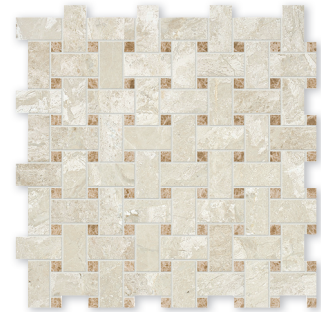

diana royal classic polished marble

available sizes

TL06041	30,5x30,5x1 cm
TL05972	45,7x45,7x1,2 cm
TL06043	30,5x61x1,2 cm
TL05319	30x60x2 cm
TL06825	60x60x2 cm
SL01017	slab 2 cm
SL01032	slab 3 cm

diana royal polished marble

diana royal marble

milano dark blend polished 50mm

mosaics

MS00805
diana royal polished
23mm
30,5x30,5x1 cm sheets

MS00857
diana royal polished
50mm
30,5x30,5x1 cm sheets

MS00788
diana royal & paradise
polished basket weave
30,5x30,5x1 cm sheets

MS00787
diana royal polished
hexagon 50mm
26,3x30,5x1 cm sheets

MS01171
diana royal modern blend
polished 15mm
30,5x30,5 cm sheets

MS01174
diana royal modern polished
lattice mosaic
30,5x30,5x1 cm sheets