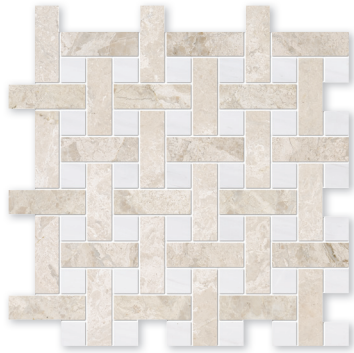

atelier decorative components

MS01749
diana royal honed&snow white polished
basket weave 25x76 mm
32x32x1 cm sheets