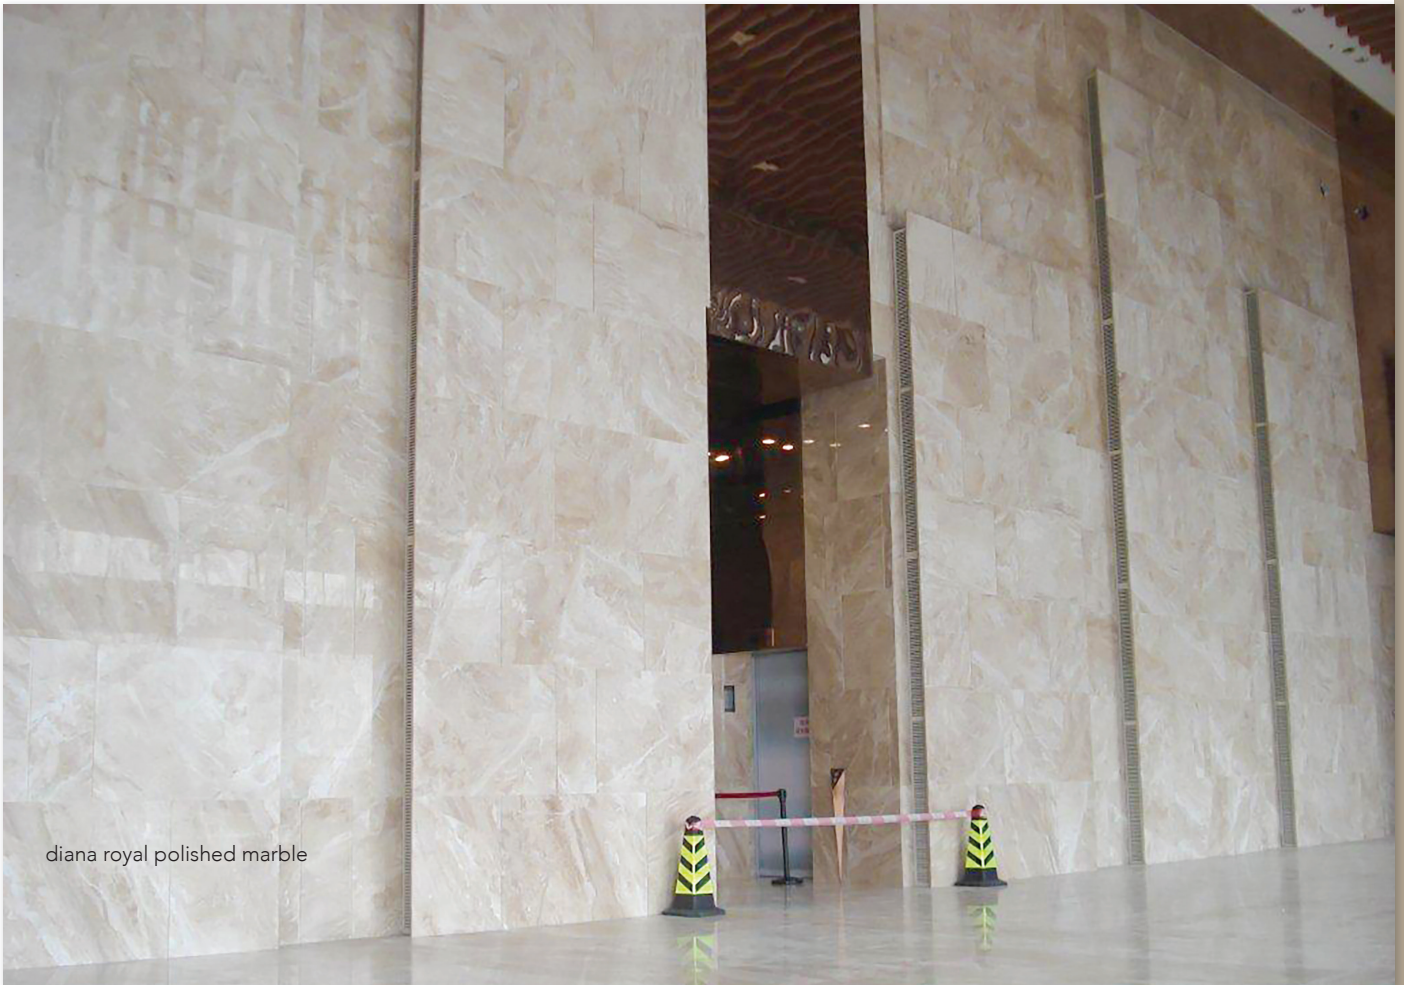

diana royal polished marble