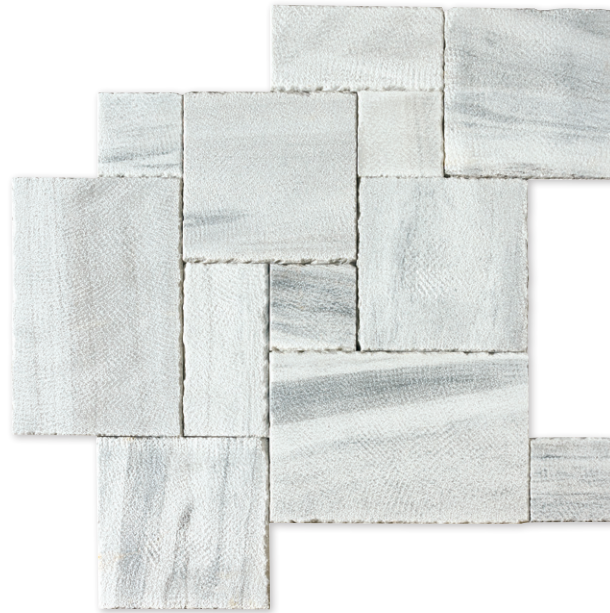

fantasy white

ivory

walnut dark

Please see page 14 for available tile sizes and patterns.

reclaimed paver selection

diana royal reclaimed marble
ashlar pattern 1 1/4"

skyline reclaimed marble
ashlar pattern 1 1/4"