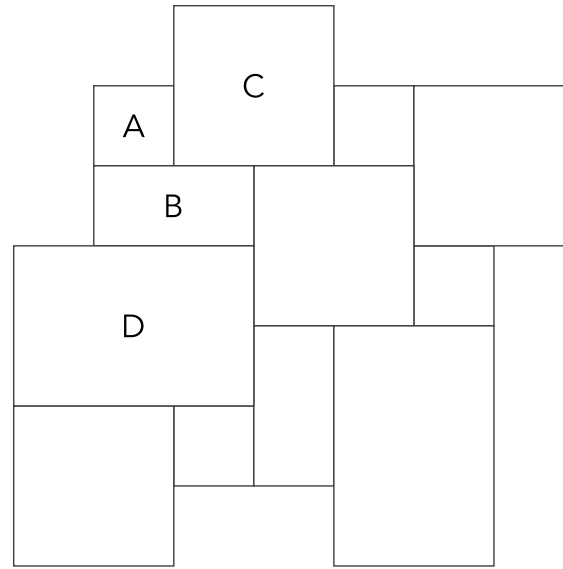

champagne

peltro

fantasy white

ivory

walnut dark

Please see page 14 for available tile sizes and patterns.

ashlar pattern layout

- A 15,2x15,2x3 cm 4 pcs in a set
- B 15,2x30,5x3 cm 2 pcs in a set
- C 30,5x30,5x3 cm 4 pcs in a set
- D 30,5x40,6x3 cm 2 pcs in a set

versailles pattern layout

- A 20x20x3 cm 4 pcs in a set
- B 20x40,6x3 cm 2 pcs in a set
- C 40,6x40,6x3 cm 4 pcs in a set
- D 40,6x61x3 cm 2 pcs in a set

available tile sizes

- 15,2x15,2x3 cm
- 15,2x30,5x3 cm
- 30,5x30,5x3 cm
- 30,5x40,6x3 cm
- 20x20x3 cm
- 20x40,6x3 cm
- 40,6x40,6x3 cm
- 40,6x61x3 cm