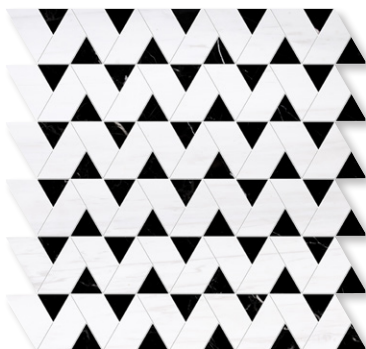

MS01929
snow white & black honed
monte mosaic
31,43x31,43x1 cm sheets