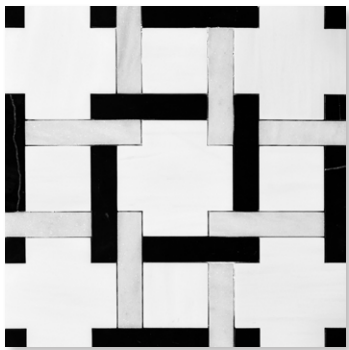

floor / wall tiles & mosaics

XMG06009
snow white & black honed
parker mosaic
30,63x60,63x1 cm sheets