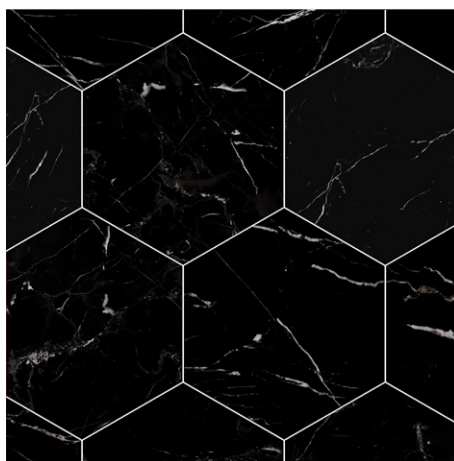

NW00095
black honed
hexagon 20 cm tile