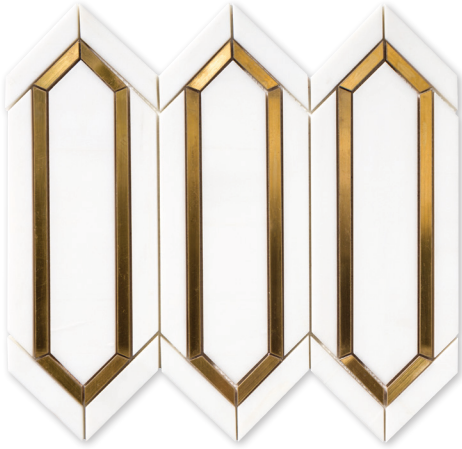

brass and stone

mosaic collection

gold metal brass snow white multi finish marble hexagon mosaics

floor / wall mosaics

gold metal brass
snow white multi finish marble
hexagon mosaics
29,12x33,76x1 cm sheets
0,097 m²/pcs

gold metal brass
black multi finish marble
hexagon mosaics
29,12x33,76x1 cm sheets
0,097 m²/pcs

gold metal brass
snow white multi finish marble
mosaics
34,66x40x1 cm sheets
0,138 m²/pcs

gold metal brass
black multi finish marble
mosaics
25,53x34,79x1 cm sheets
0,071 m²/pcs

gold metal brass snow white multi finish marble mosaics

floor / wall mosaics

gold metal brass
snow white multi finish marble
mosaics
28,16x34,20x1 cm sheets
0,093 m²/pcs

gold metal brass
snow white multi finish marble
mosaics
21,38x28,51x1 cm sheets
0,061 m²/pcs