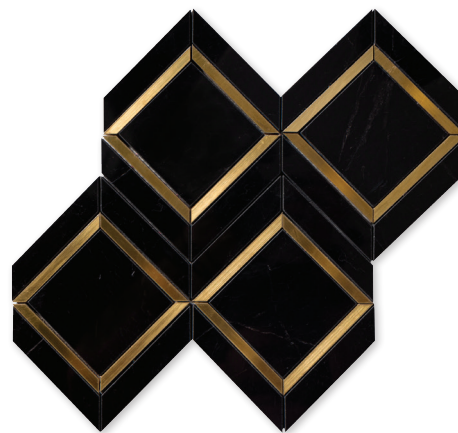

brass and stone

mosaic collection

gold metal brass snow white multi finish marble hexagon mosaics

floor / wall mosaics

gold metal brass
snow white multi finish marble
hexagon mosaics
29,12x33,76x1 cm sheets
0,097 m²/pcs

gold metal brass
black multi finish marble
hexagon mosaics
29,12x33,76x1 cm sheets
0,097 m²/pcs

gold metal brass
snow white multi finish marble
mosaics
34,66x40x1 cm sheets
0,138 m²/pcs

gold metal brass
black multi finish marble
mosaics
25,53x34,79x1 cm sheets
0,071 m²/pcs