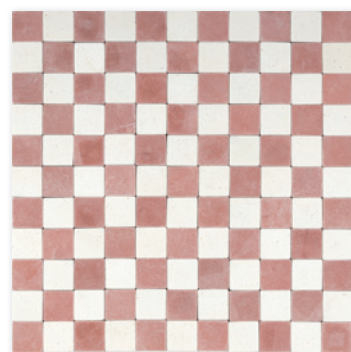

solido  
collection

black white hexagon tumbled

floor / wall mosaics

ivory - scuro  
honed terrazzo  
20x20x1,2 cm

cement line  
honed  
20x20x1,2 cm

allegro  
scuro - bianco  
cement tumbled  
10x10x1,2 cm

black - white  
hexagon tumbled cement  
20x20x1,8 cm

moss ecru tumbled cement  
5x20x1,2 cm

cafee blush tumbled cement  
7x14x1,2 cm

linen - blend  
tumbled cement  
5x5x1,2 cm

black - white - grey  
cement tumbled hexagon  
20x20x1,8 cm