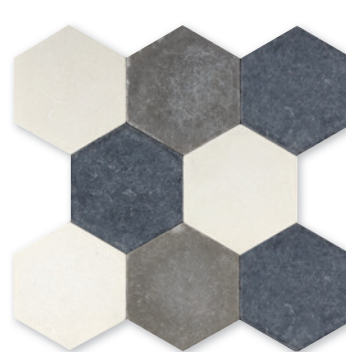

solido  
collection

black white hexagon tumbled

floor / wall mosaics

ivory - scuro  
honed terrazzo  
20x20x1,2 cm

cement line  
honed  
20x20x1,2 cm

allegro  
scuro - bianco  
cement tumbled  
10x10x1,2 cm

black - white  
hexagon tumbled cement  
20x20x1,8 cm

moss ecru tumbled cement  
5x20x1,2 cm

cafee blush tumbled cement  
7x14x1,2 cm

linen - blend  
tumbled cement  
5x5x1,2 cm

black - white - grey  
cement tumbled hexagon  
20x20x1,8 cm