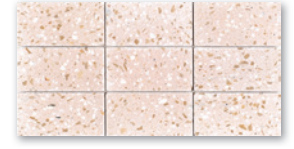

pink rose tumbled terrazzo 7x14 cm mosaic
21x42x1 cm
0.095 m²/pcs