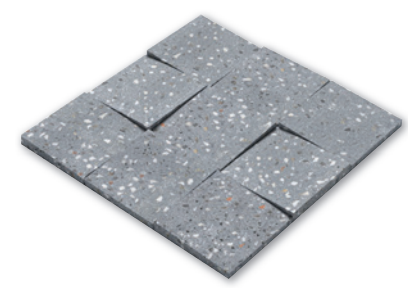

nardo honed terrazzo fluted tile / molding
15,2x40,6x2 cm

nardo honed terrazzo 3d mosaic
30x30x1-2 cm