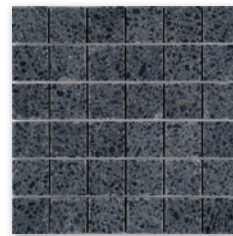

scuro- bianco tumbled terrazzo
octagon + dot mosaic
20x20x1 cm
0.039 m²/pcs

scuro- dalmata tumbled terrazzo
octagon + dot mosaic
20x20x1 cm
0.039 m²/pcs

3d wall mosaics

scuro honed terrazzo
3d mosaic
30x30x1-2 cm

fluted tile/molding

scuro honed terrazzo
fluted tile / molding
15,2x40,6x2 cm

mosaics

scuro tumbled terrazzo
5x5 cm mosaic
30,5x30,5x1 cm
0.093 m²/pcs

scuro tumbled
terrazzo 1,5x50 cm mosaic
28,7x30,5x1 cm
0.087 m²/pcs