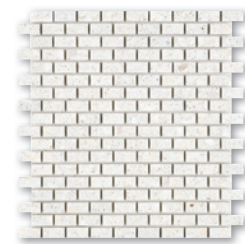

bianco
tumbled terrazzo
1,5x3 cm mosaic
27,8x28,7x1 cm
0.079 m²/pcs