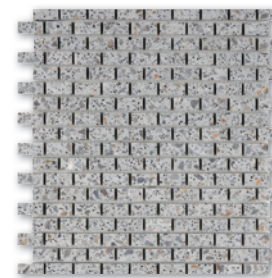

3d wall mosaics

grigio honed terrazzo
3d mosaic
30x30x1-2 cm

fluted tile/molding

grigio honed terrazzo
fluted tile / molding
15,2x40,6x2 cm

mosaics

grigio tumbled terrazzo
5x5 cm mosaic
30,5x30,5x1 cm
0.093 m²/pcs

grigio tumbled terrazzo
1,5x50 cm mosaic
28,7x30,5x1 cm
0.087 m²/pcs

grigio tumbled terrazzo
1,5x3 cm mosaic
27,8x28,7x1 cm
0.079 m²/pcs

grigio tumbled terrazzo
hexagon 5 cm mosaic
26,3x30,5x1 cm
0.080 m²/pcs