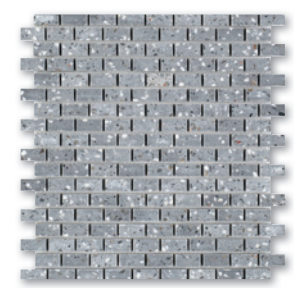

nardo tumbled terrazzo 1,5x3 cm mosaic
27,8x28,7x1 cm
0.079 m²/pcs