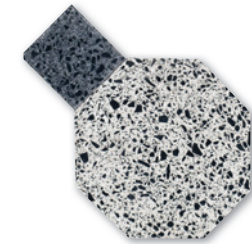

terrazzo novita

tumbled tile & mosaic collection

terrazzo novita

What's black and white and cool all over? These large, precast terrazzo tiles, 0.01m², form luxe expanse of a timeless material. For fans of the finer things, this collection offers a field of petite marble chips in generous, glittering pave across the smooth cementitious body. A floor in this tile can set the foundation for interiors from mid-century minimalist to modern industrial, from farmhouse fabulous to boho bold. Suitable for residential or commercial interiors, horizontal or vertical indoor applications including wet areas.

Usage :

- Commercial Interior Floors / Walls
- Residential Interior Floors / Walls

V1 = UNIFORM APPEARANCE:
Differences among pieces from
the same production run are
minimal.

floor / wall tiles

TL20354
scuro honed
terrazzo
40,6x40,6x1,8 cm
0.16 m²/pcs

scuro- bianco tumbled terrazzo
octagon + dot mosaic
20x20x1 cm
0.039 m²/pcs

scuro- dalmata tumbled terrazzo
octagon + dot mosaic
20x20x1 cm
0.039 m²/pcs

3d wall mosaics

scuro honed terrazzo
3d mosaic
30x30x1-2 cm

fluted tile/molding

scuro honed terrazzo
fluted tile / molding
15,2x40,6x2 cm

mosaics

scuro tumbled terrazzo
5x5 cm mosaic
30,5x30,5x1 cm
0.093 m²/pcs

scuro tumbled
terrazzo 1,5x50 cm mosaic
28,7x30,5x1 cm
0.087 m²/pcs