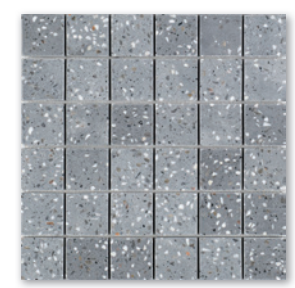

mosaics

nardo tumbled terrazzo 5x5 cm mosaic
30,5x30,5x1 cm
0.093 m²/pcs