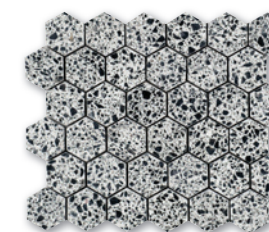

fluted tile/molding

dalmata honed terrazzo fluted
15,2x40,6x2 cm

mosaics

dalmata tumbled terrazzo
5x5 cm mosaic
30,5x30,5x1 cm
0.093 m²/pcs

dalmata tumbled
terrazzo 1,5x50 cm mosaic
28,7x30,5x1 cm
0.087 m²/pcs

dalmata tumbled terrazzo 1,5x3 cm
mosaic
27,8x28,7x1 cm
0.079 m²/pcs

dalmata tumbled terrazzo hexagon
5 cm mosaic
26,3x30,5x1 cm
0.080 m²/pcs

dalmata tumbled terrazzo
herringbone 1,5x5 cm mosaic
25,05x28,85x1 cm
0.071 m²/pcs