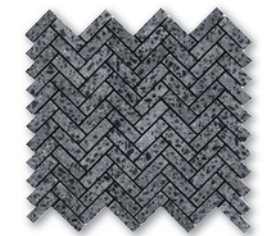

fluted tile/molding

scuro honed terrazzo
fluted tile / molding
15,2x40,6x2 cm

mosaics

scuro tumbled terrazzo
5x5 cm mosaic
30,5x30,5x1 cm
0.093 m²/pcs

scuro tumbled
terrazzo 1,5x50 cm mosaic
28,7x30,5x1 cm
0.087 m²/pcs

scuro tumbled terrazzo
1,5x3 cm mosaic
27,8x28,7x1 cm
0.079 m²/pcs

scuro tumbled terrazzo
hexagon 5 cm mosaic
26,3x30,5x1 cm
0.080 m²/pcs

scuro tumbled terrazzo
herringbone 1,5x5 cm
mosaic
25,05x28,85x1 cm
0.071 m²/pcs