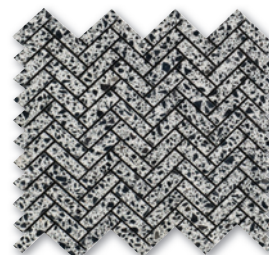

fluted tile/molding

dalmata honed terrazzo fluted
15,2x40,6x2 cm

mosaics

dalmata tumbled terrazzo
5x5 cm mosaic
30,5x30,5x1 cm
0.093 m²/pcs

dalmata tumbled
terrazzo 1,5x50 cm mosaic
28,7x30,5x1 cm
0.087 m²/pcs

dalmata tumbled terrazzo 1,5x3 cm
mosaic
27,8x28,7x1 cm
0.079 m²/pcs

dalmata tumbled terrazzo hexagon
5 cm mosaic
26,3x30,5x1 cm
0.080 m²/pcs

dalmata tumbled terrazzo
herringbone 1,5x5 cm mosaic
25,05x28,85x1 cm
0.071 m²/pcs