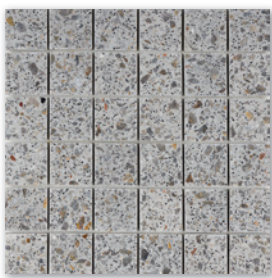

3d wall mosaics

grigio honed terrazzo
3d mosaic
30x30x1-2 cm

fluted tile/molding

grigio honed terrazzo
fluted tile / molding
15,2x40,6x2 cm

mosaics

grigio tumbled terrazzo
5x5 cm mosaic
30,5x30,5x1 cm
0.093 m²/pcs

grigio tumbled terrazzo
1,5x50 cm mosaic
28,7x30,5x1 cm
0.087 m²/pcs

grigio tumbled terrazzo
1,5x3 cm mosaic
27,8x28,7x1 cm
0.079 m²/pcs

grigio tumbled terrazzo
hexagon 5 cm mosaic
26,3x30,5x1 cm
0.080 m²/pcs