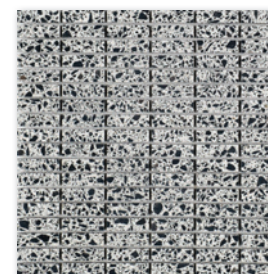

fluted tile/molding

dalmata honed terrazzo fluted
15,2x40,6x2 cm

mosaics

dalmata tumbled terrazzo
5x5 cm mosaic
30,5x30,5x1 cm
0.093 m²/pcs

dalmata tumbled
terrazzo 1,5x50 cm mosaic
28,7x30,5x1 cm
0.087 m²/pcs