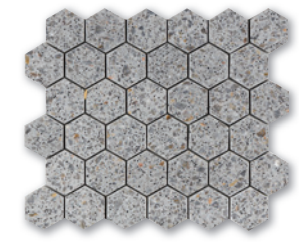

3d wall mosaics

grigio honed terrazzo
3d mosaic
30x30x1-2 cm

fluted tile/molding

grigio honed terrazzo
fluted tile / molding
15,2x40,6x2 cm

mosaics

grigio tumbled terrazzo
5x5 cm mosaic
30,5x30,5x1 cm
0.093 m²/pcs

grigio tumbled terrazzo
1,5x50 cm mosaic
28,7x30,5x1 cm
0.087 m²/pcs

grigio tumbled terrazzo
1,5x3 cm mosaic
27,8x28,7x1 cm
0.079 m²/pcs

grigio tumbled terrazzo
hexagon 5 cm mosaic
26,3x30,5x1 cm
0.080 m²/pcs