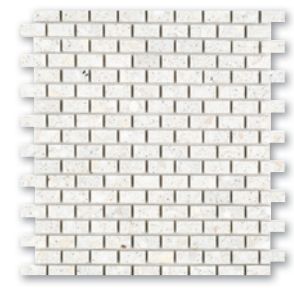

ivory tumbled terrazzo
1,5x3 cm mosaic
27,8x28,7x1 cm
0.079 m²/pcs