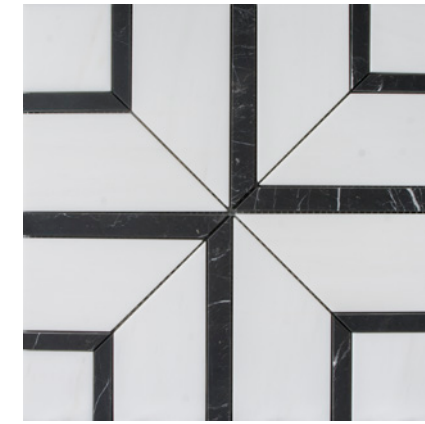

lines

marble collection

mosaics

MS02216  
quad  
diana royal  
& snow white multi finish  
30,5x30,5x1 cm sheets  
0.92 m<sup>2</sup>/pcs

MS02215  
quad  
allure  
& snow white multi finish  
30,5x30,5x1 cm sheets  
0.92 m<sup>2</sup>/pcs

MS02214  
quad  
black  
& snow white multi finish  
30,5x30,5x1 cm sheets  
0.92 m<sup>2</sup>/pcs

MS02219  
nook  
diana royal  
& snow white multi finish  
30,5x30,5x1 cm sheets  
0.92 m<sup>2</sup>/pcs

MS02217  
nook  
black  
& snow white multi finish  
30,5x30,5x1 cm sheets  
0.92 m<sup>2</sup>/pcs

MS02218  
nook  
silver shadow  
& snow white multi finish  
30,5x30,5x1 cm sheets  
0.92 m<sup>2</sup>/pcs